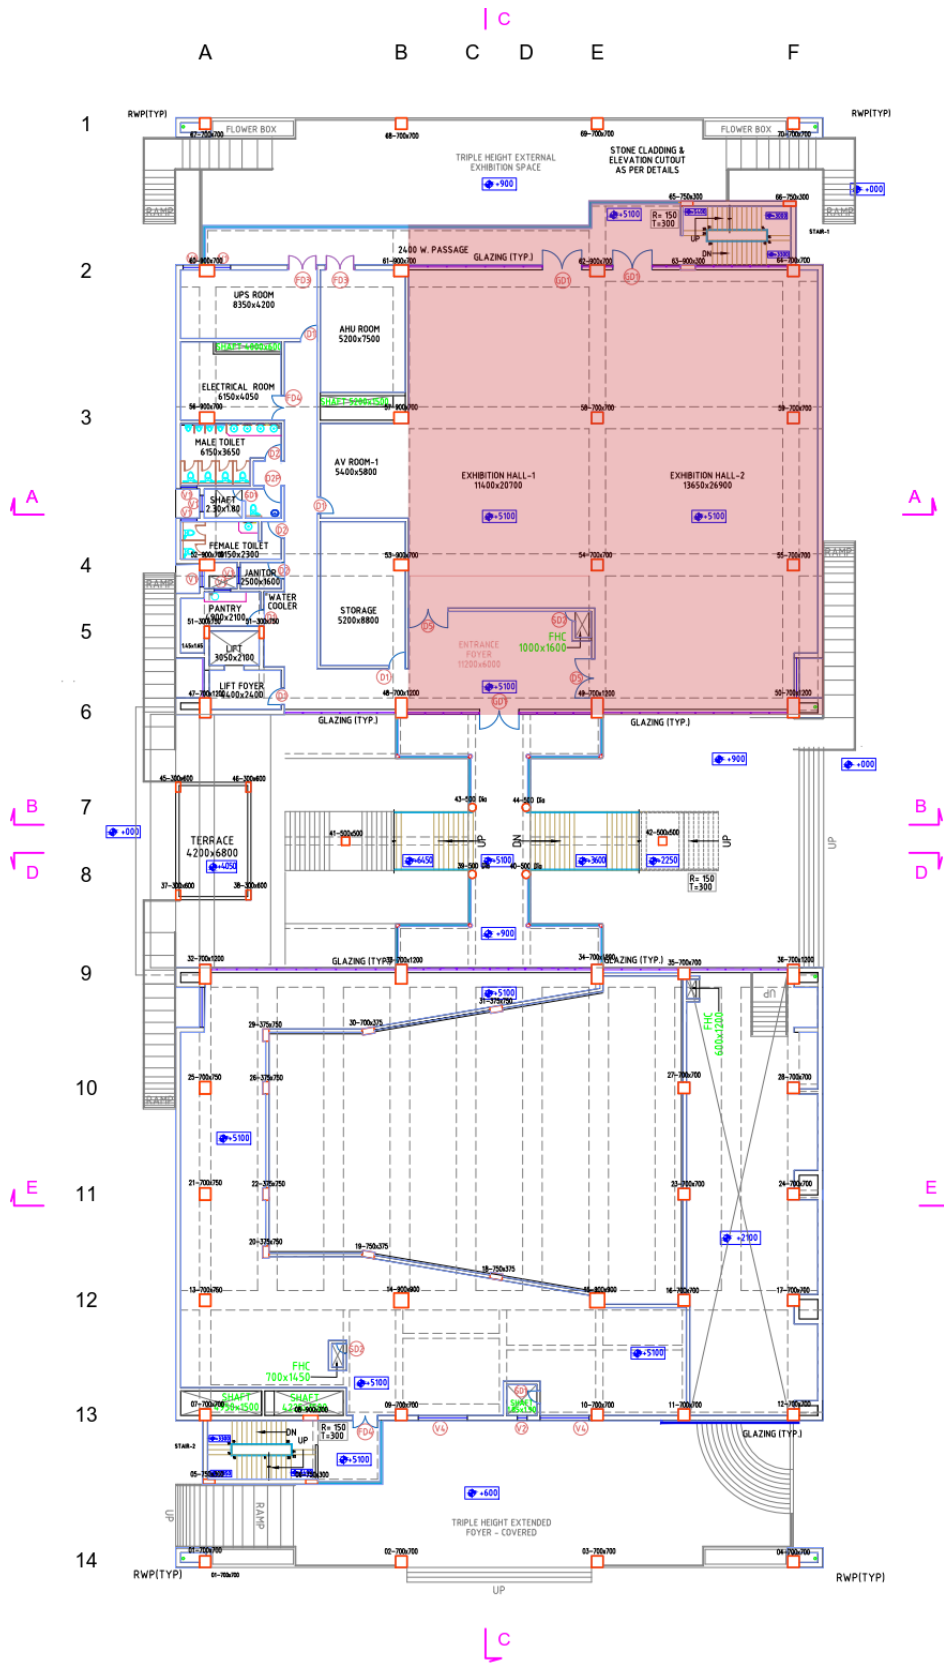

Annexure-I - (BEC Building)

(Scope Area Demarcation - Pink Colour)

Ground Floor Plan

First Floor Plan

First Floor Plan

Third Floor Plan

Fourth Floor Plan